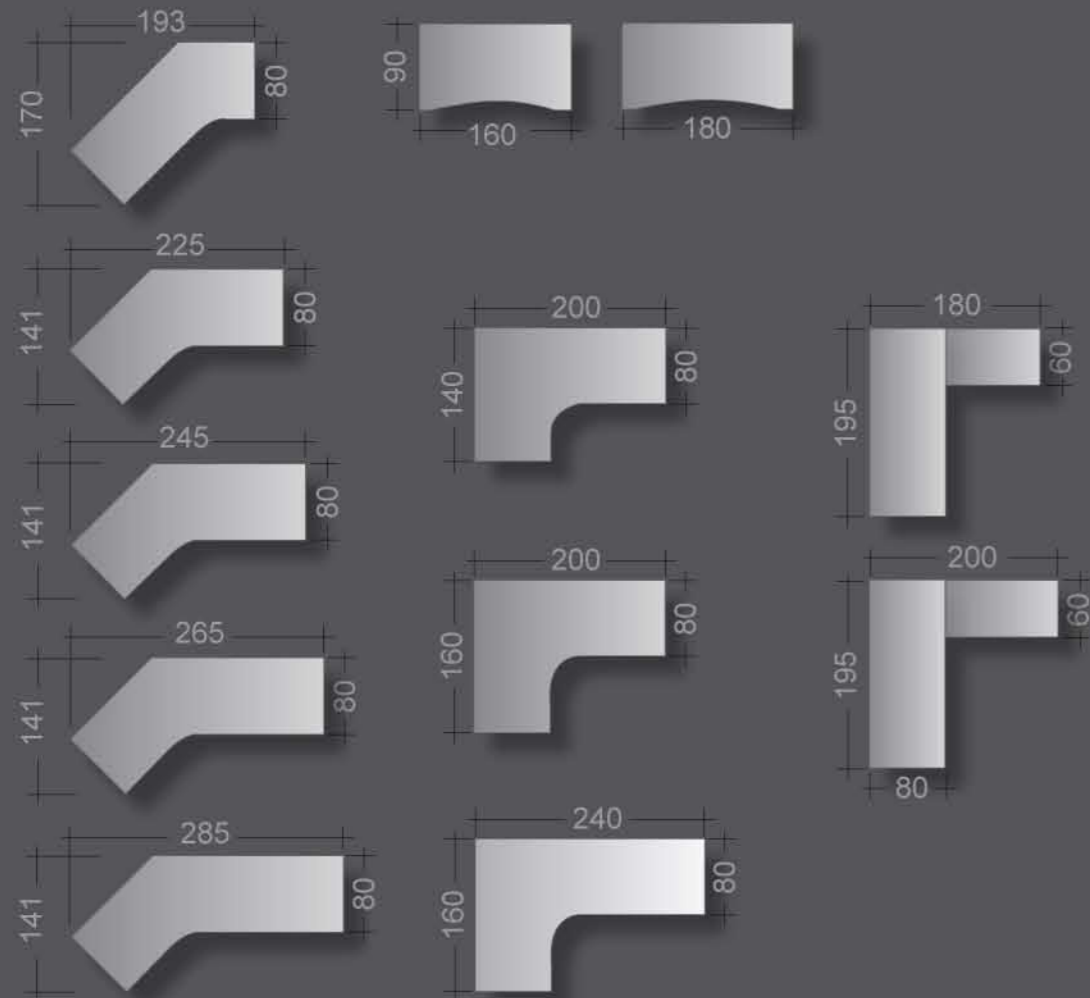

imove

Systemaufbau | *system specifications*

kristallweiß
crystal white

weißaluminium
aluminium white

Chocolate Dream
chocolate dream

Nussbaum
walnut

Weißbuche
light beech

Buche
beech

dunkelgrau
dark grey

graphit
graphite

Edelstahl Look
stainless steel look

hochglanzchrom
mirror finish

Aluminium Look
aluminium look

Aluminium eloxiert
aluminium anodised