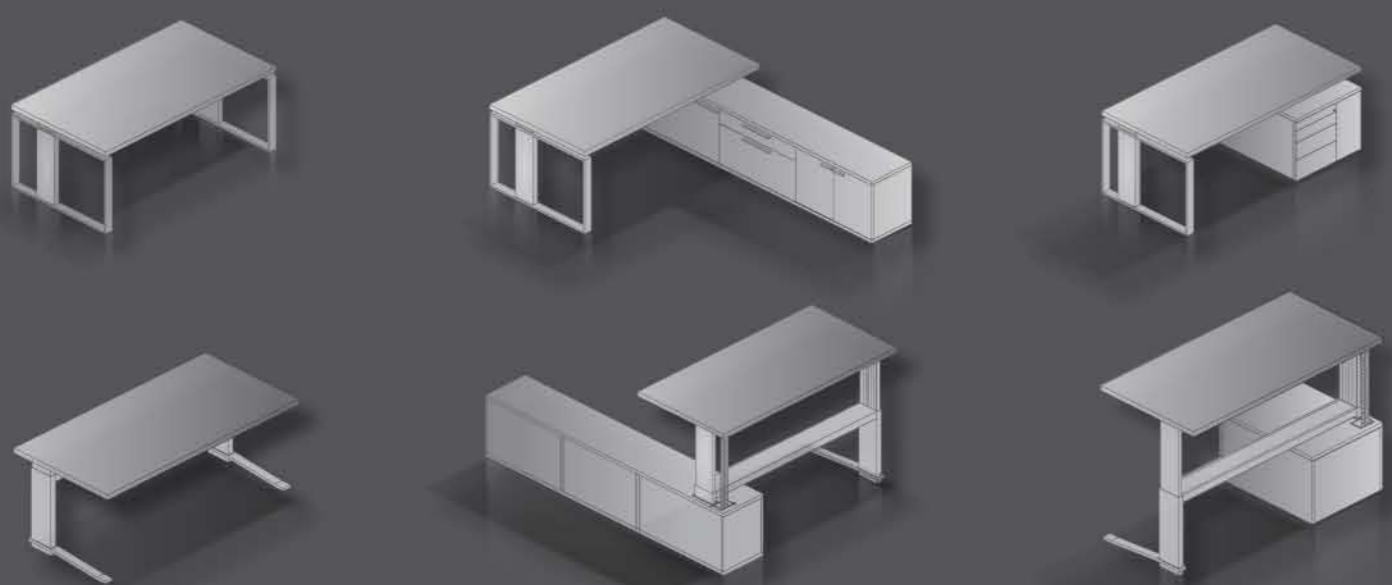

imove

Systemaufbau | *system specifications*

kristallweiß
crystal white

weißaluminium
aluminium white

Chocolate Dream
chocolate dream

Nussbaum
walnut

Weißbuche
light beech

Buche
beech

dunkelgrau
dark grey

graphit
graphite

Edelstahl Look
stainless steel look

hochglanzchrom
mirror finish

Aluminium Look
aluminium look

Aluminium eloxiert
aluminium anodised