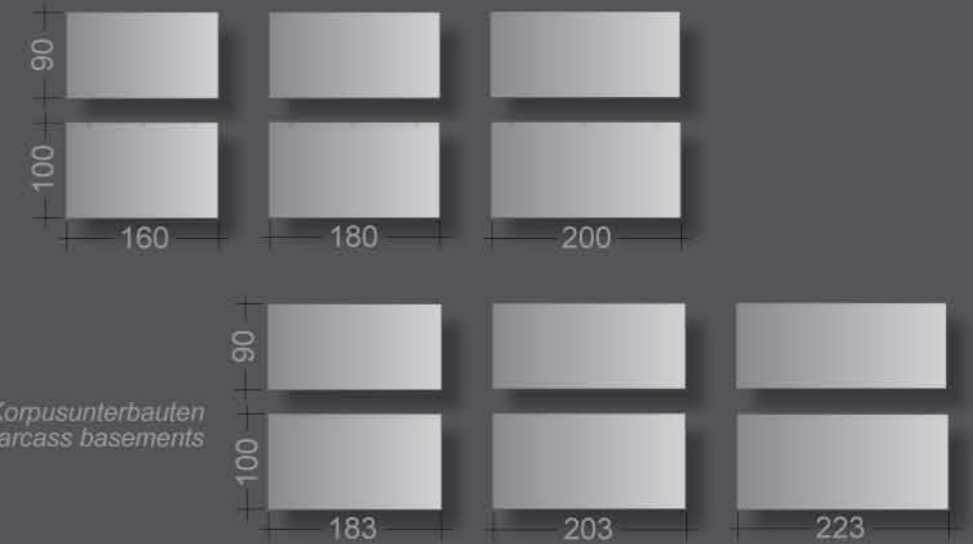

imove

Systemaufbau | *system specifications*

kristallweiß
crystal white

weißaluminium
aluminium white

Chocolate Dream
chocolate dream

Nussbaum
walnut

Weißbuche
light beech

Buche
beech

dunkelgrau
dark grey

graphit
graphite

Edelstahl Look
stainless steel look

hochglanzchrom
mirror finish

Aluminium Look
aluminium look

Aluminium eloxiert
aluminium anodised