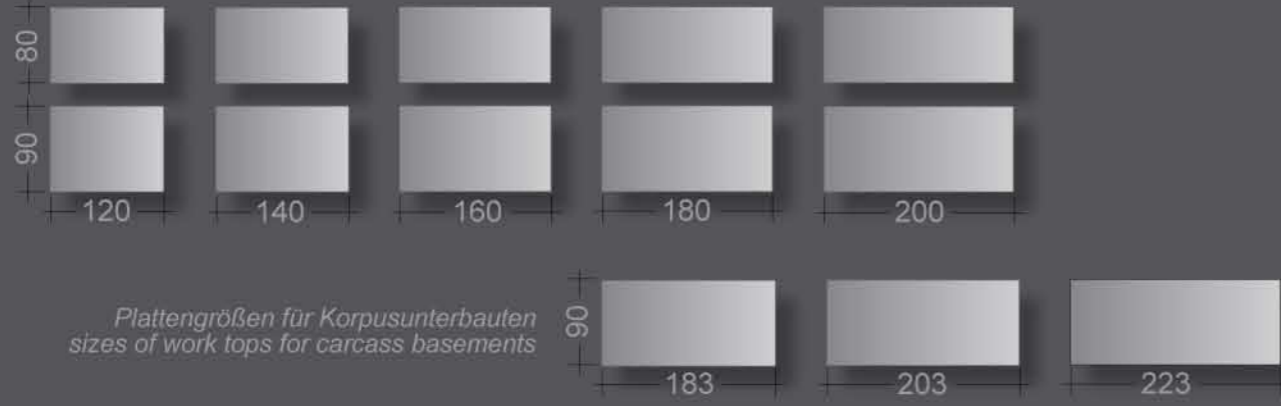

imove

Systemaufbau | *system specifications*

kristallweiß
crystal white

weißaluminium
aluminium white

Chocolate Dream
chocolate dream

Nussbaum
walnut

Weißbuche
light beech

Buche
beech

dunkelgrau
dark grey

graphit
graphite

Edelstahl Look
stainless steel look

hochglanzchrom
mirror finish

Aluminium Look
aluminium look

Aluminium eloxiert
aluminium anodised