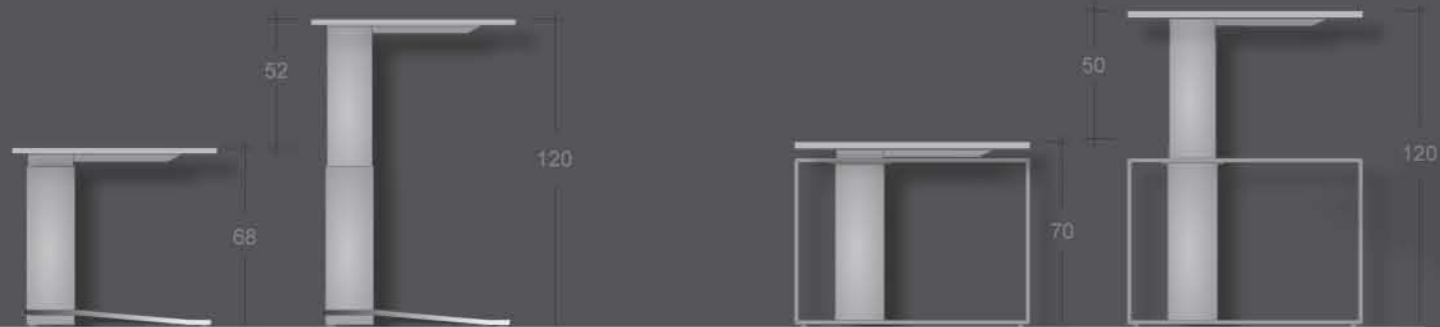

imove

Systemaufbau | *system specifications*

kristallweiß
crystal white

weißaluminium
aluminium white

Chocolate Dream
chocolate dream

Nussbaum
walnut

Weißbuche
light beech

Buche
beech

dunkelgrau
dark grey

graphit
graphite

Edelstahl Look
stainless steel look

hochglanzchrom
mirror finish

Aluminium Look
aluminium look

Aluminium eloxiert
aluminium anodised