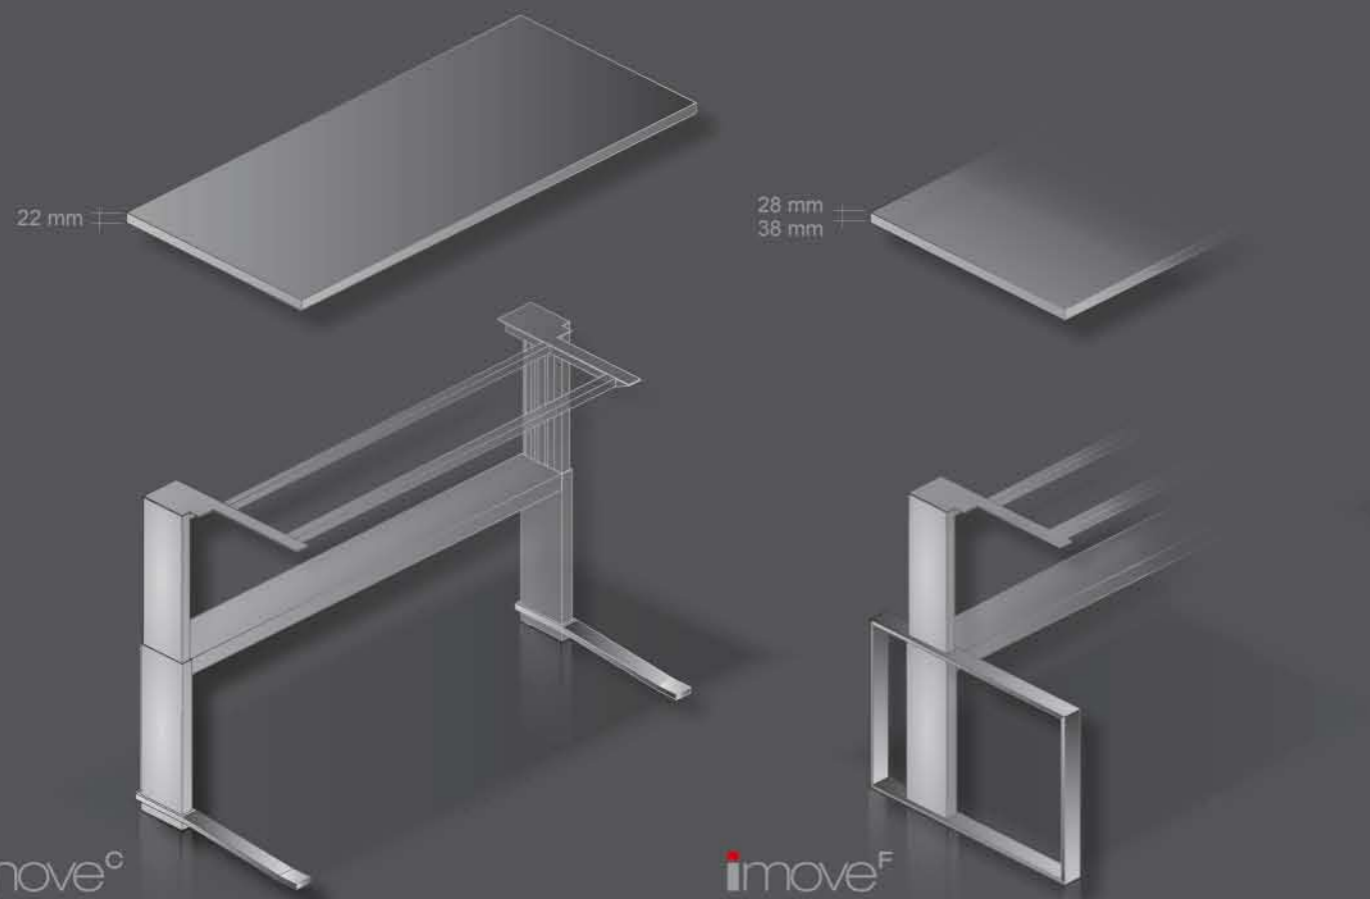

imove

Systemaufbau | *system specifications*

kristallweiß
crystal white

weißaluminium
aluminium white

Chocolate Dream
chocolate dream

Nussbaum
walnut

Weißbuche
light beech

Buche
beech

dunkelgrau
dark grey

graphit
graphite

Edelstahl Look
stainless steel look

hochglanzchrom
mirror finish

Aluminium Look
aluminium look

Aluminium eloxiert
aluminium anodised